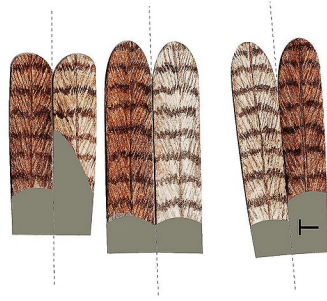

10 cm

Cuttinglines:

Print without marge on 80 to 120 gr paper.